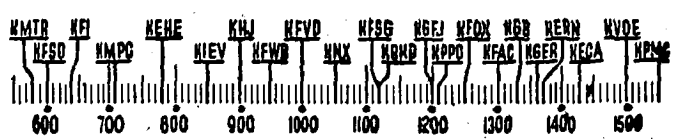

YOUR Radio TODAY

[The information contained in the following schedule is furnished by the stations broadcasting the programs.]

Before 8 a.m.

KMTR—Calif. Theater, 5.
KFI—Gotta Get Up, 7: News, 7:15;
KFAC—Music, 7:30; Tempos, 7:45.
KMPC—Get Going, 8:45; Volney James,
7: 1 hr.
KEHE—Musical Clock, 6.
KHJ—Rise & Shine, 6: News, 7:45.
KFVB—Stu. Wilson, 6:30 to 8.
KFVD—Spanish, 6; Jubilee, 7:15.
KNX—Sunrise Salute, 6: News, 7:30;
Martha Moore, 7:45.
KRKD—Doug Douglas, 6; Doug Doug
and Leger, 7:45.
KGFJ—Concert, 8: News, 7: Sports,
7:30.
KFOJ—El Desperador, 5: News, 7:30;
Musical, 7:40; Prof. Davis, 7:45.
KFAC—Religion, 6: Pastor Reynolds,
7: News, 7:45.
KGER—Farm, 6:05; Melodies, 6:30; Au-
drey Lee, 7:15.
KECA—Story of Mo., 7: Financial, 7:30;
7:45.
KVOE—Yawn Patrol, 7; News, 7:45.

8 to 9 a.m.

KMTR—Theater, 8:30.
KFI—Ted White, 8: News, 8:15; Mar-
tha Meade, 8:30; Blitty Keene, 8:45.
KMPC—Music, 8: Unity Word, 8:30.
KEHE—Hr. Headlines, 8: Poppy Trails,
8:15; Music, 8:45.
KHJ—Sons Pioneers, 8: Haven of Rest,
8:15; Mirandy, 8:45.
KFVB—Church, 8; Music, 8:30; Day
Dreams, 8:45.
KFVD—Jubilee (cont.)
KNX—My Turn Now, 8: Quartet, 8:15;
Navey Dixon, 8:30; News, 8:45.
KRKD—Goodwill Chapel, 8; Music,
8:30.
KGFJ—News, 8; Quan's Orch., 8:15;
Revue, 8:30.
KFOJ—Mutiny on Seas, 8; Music, 8:30;
Ads, 8:45.
KFAC—Music, 8: Mirandy, 8:30; Mil-
lard Leger, 8:45.
KGER—Mizpah, 8:15; Music, 8:45.
KECA—Church, 8; Sam Moore, 8:15;
3 Romeos, 8:30; Otto Clare, 8:45.
KVOE—Sons Pioneers, 8: Haven of
Rest, 8:15; Medical, 8:45.

9 to 10 a.m.

KMTR—Religious, 9; Garden, 9:15; In-
dian Trails, 9:30.
KFI—Carters Elm St., 9; O'Neill's, 9:15;
Agnes White, 9:30; Walker Kitchen
9:45.
KMPC—News, 9; Tunes, 9:15; Organ,
9:30.
KEHE—Melody, 9; Medical, 9:15; Po-
litical, 9:30; Waltz, 9:45.
KHJ—Gloomchasers, 9; Norma Young
9:30; Strings, 9:45.
KFVB—Waltz, 9; Music, 9:15; Victor
Lindlahr, 9:30.
KFVD—Music, 9; News, 9:15; Medical
9:30; Parade, 9:45.
KNX—Philharmonic Women, 9; Nancy
James, 9:15; Helen Trent, 9:30; Gal
Sunday, 9:45.
KRKD—Meredith Detective, 9; Music
9:15; U.S. Weather, 9:30; Music, 9:45.
KGFJ—News, 9; Swing, 9:15; Young's
Orch., 9:30; Vocal, 9:45.
KFOJ—Rhythms, 9; Music, 9:15; Mus-
ic, 9:30; News, 9:45.
KFAC—Meditations, 9; Medical, 9:15;
Music, 9:30; Women in News, 9:45.
KGER—Old Paths, 9:15; Rhythm, 9:45.
KECA—News, 9; Bailey Axton, 9:15;
Farm, Home, 9:30.
KVOE—Gloomchasers, 9; Monitor
News, 9:30; Trio, 9:45.

10 to 11 a.m.